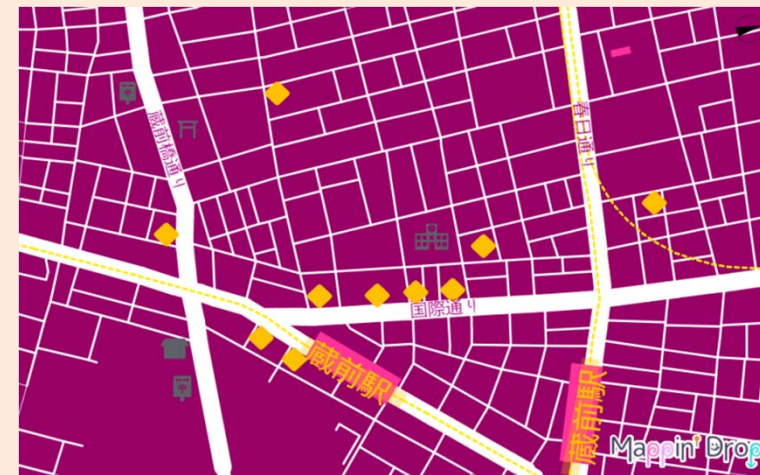

## About Editing functions

You can edit road and railroad layers with this function.

By clicking or dragging, you can select lines.

Let's use Mappin' Drop!

# Mappin' Drop

Style : カーボン紙

Style : 古いコンピュータ

Style : 梅

Style : 夜桜

Style : ブルーハワイ

Style : カシスオレンジ